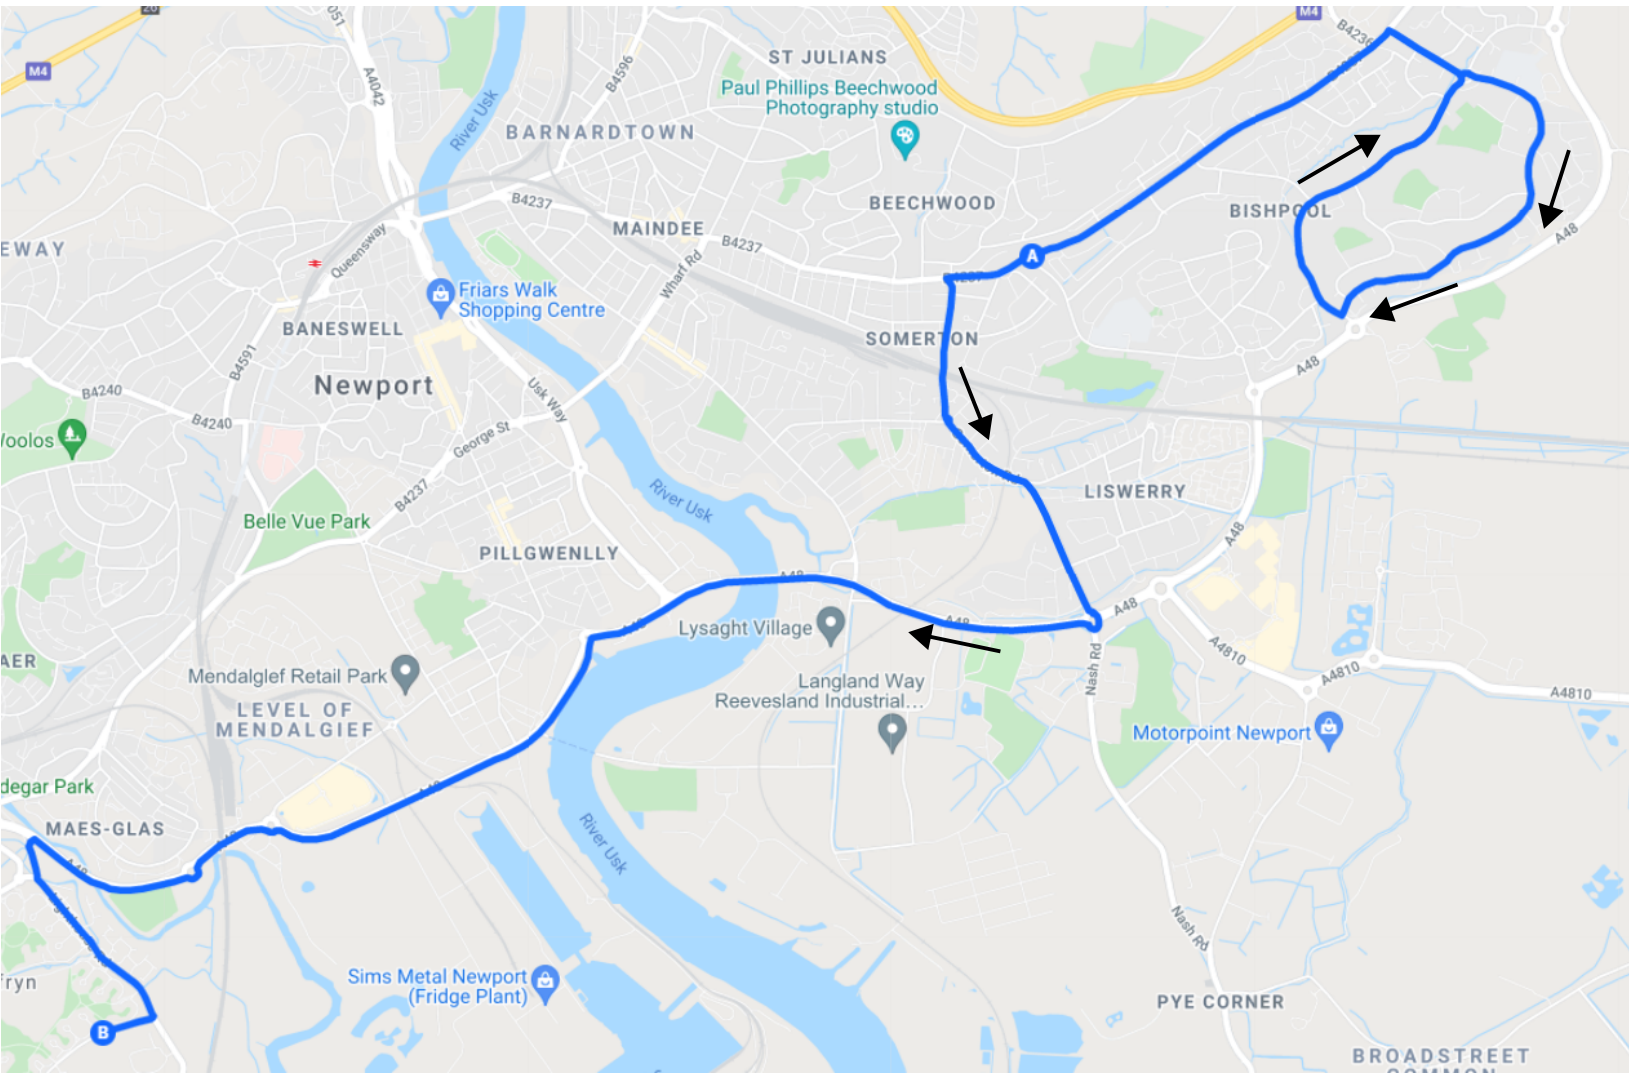

Monday to Friday

- Chepstow Rd, Aberthaw Rd Jct
- Llanwern Road
- Hendre Farm Drive
- Ringland CIRCLE
- Chepstow Road
- Somerton Road
- Nash Road
- Ysgol Gyfun Gwent Iscoed

- 0725
- 0731
- 0737
- 0743
- 0750
- 0754
- 0803
- 0823

Serves all bus stops to Nash Rd

Monday to Friday

Ref.No.: 1091

---

Ysgol Gyfun Gwent Iscoed	1500
Nash Road	1520
Somerton Road	1529
Chepstow Road	1533
Ringland CIRCLE	1540
Hendre Farm Drive	1546
Llanwern Road	1552
Chepstow Rd, Aberthaw Rd Jct	1558